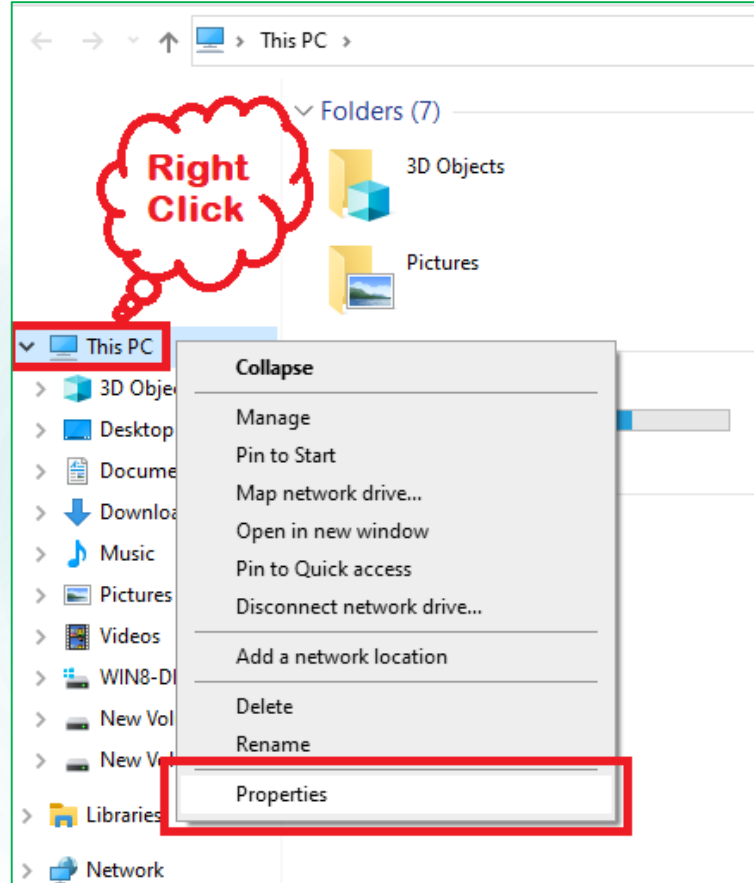

જો તમારું કમ્પ્યુટર 32 બિટ છે તો નીચે પ્રમાણે ફોલો કરવું :

માય કમ્પ્યુટર/થિસ પીસી > રાઈટ ક્લિક > પ્રોપર્ટી

જો તમારું કમ્પ્યુટર 32 બિટ છે તો [Click Here](#) અને ઝીપ ફાઈલ ડાઉનલોડ કરો, ફાઈલ અનઝિપ કરી New_Reg_32bit.reg ફાઈલ ઉપર ડબલ ક્લિક કરો.