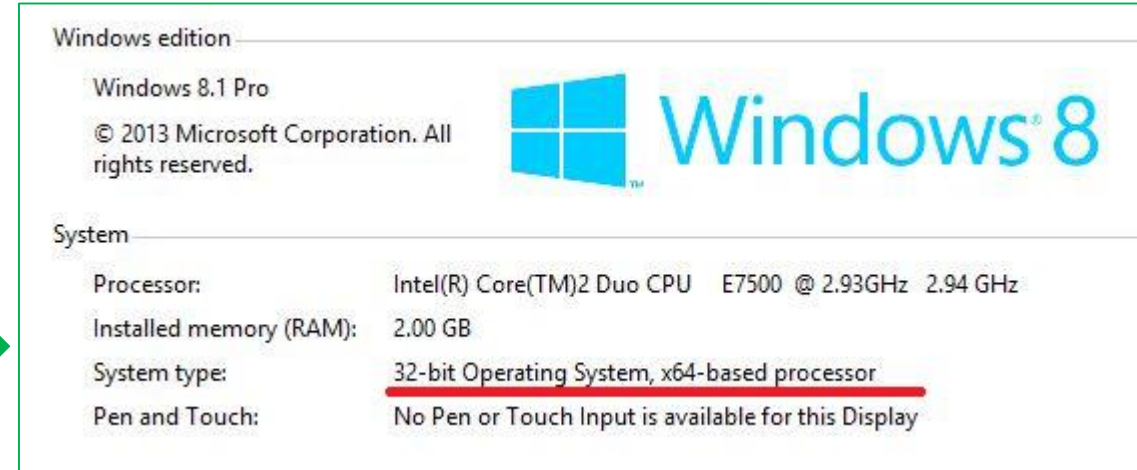

જો તમારું કમ્પ્યુટર 32 બિટ છે તો નીચે પ્રમાણે ફોલો કરવું :

માય કમ્પ્યુટર/થિસ પીસી > રાઈટ ક્લિક > પ્રોપર્ટી

જો તમારું કમ્પ્યુટર 32 બિટ છે તો [Click Here](#) અને ઝીપ ફાઈલ ડાઉનલોડ કરો, ફાઈલ અનઝિપ કરી New_Reg_32bit.reg ફાઈલ ઉપર ડબલ ક્લિક કરો.